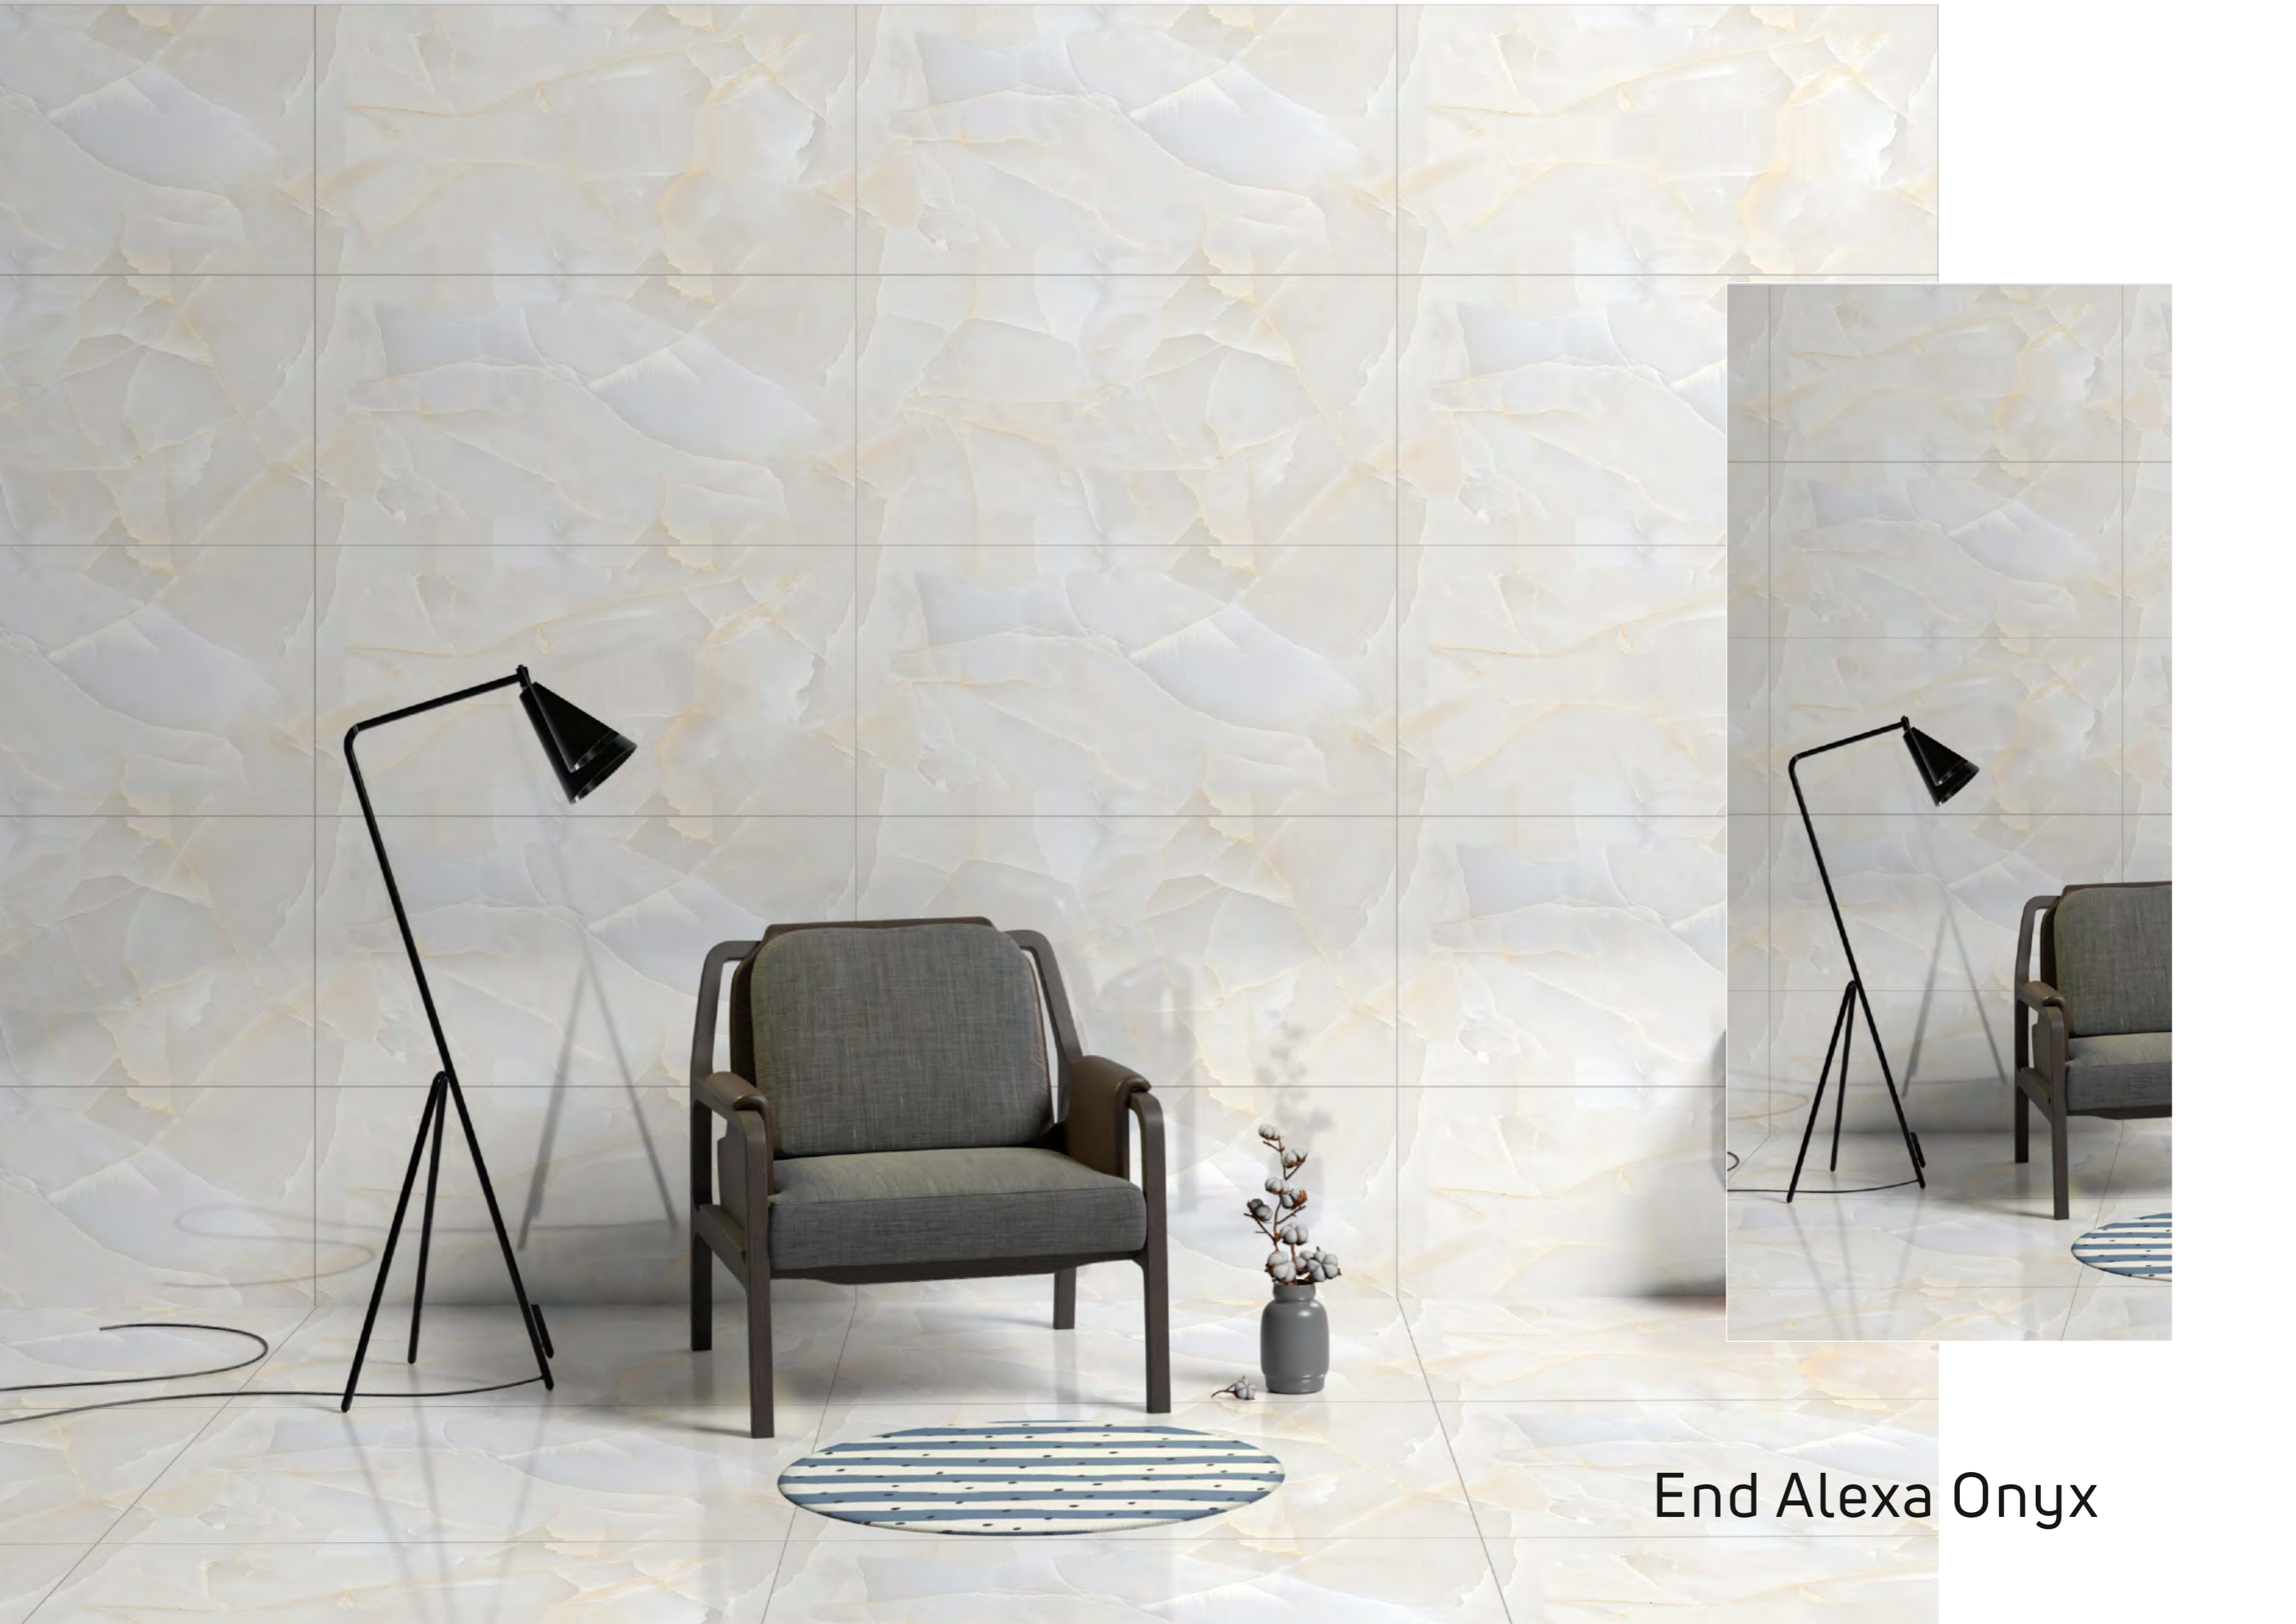

## END ALEXA ONYX

FINISH  
**GLOSSY**

SIZE :  
**600X1200MM**

RANDOM  
**3**

End Alexa Onyx

 **END ALFA AZUL**

FINISH  
**GLOSSY**

SIZE :  
**600X1200MM**